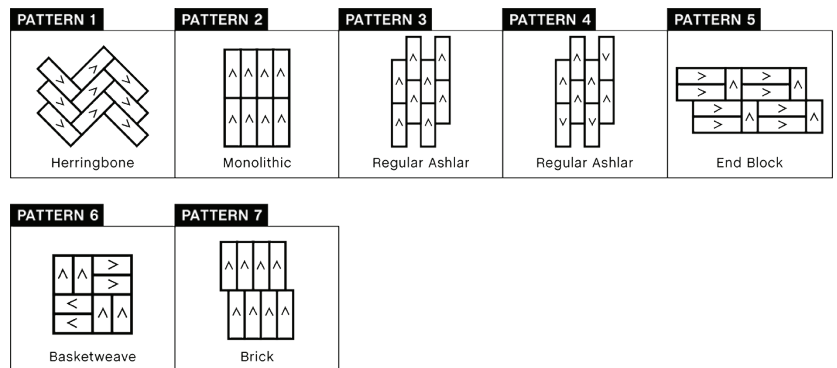

Style Name : GRAFFITI SERIES
Material : 100% Nylon
Backing : PVC + Fiberglass
Tufting Gauge : 1/12G
Construction : High-Loop Pile
Pile Height : 2.5 - 5 mm.
Pile Weight : 620g / sqm
Total Height : 7 mm.
Tile Size : 25 x 100 cm/pc