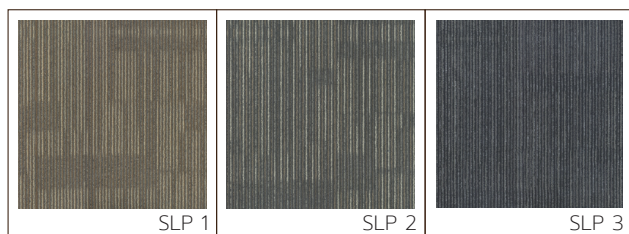

CODE SKY LIGHT PLUS+

Style Name : Sky Light Plus+
Yarn : 100%
Total Thickness : 6 mm
Pile Height : 2.5 - 3 - 4 mm
Gauge : 1/10G
Construction : Hi-low Level Loop
Backing : PVC 2mm
Tile Size : 50 x 50cm